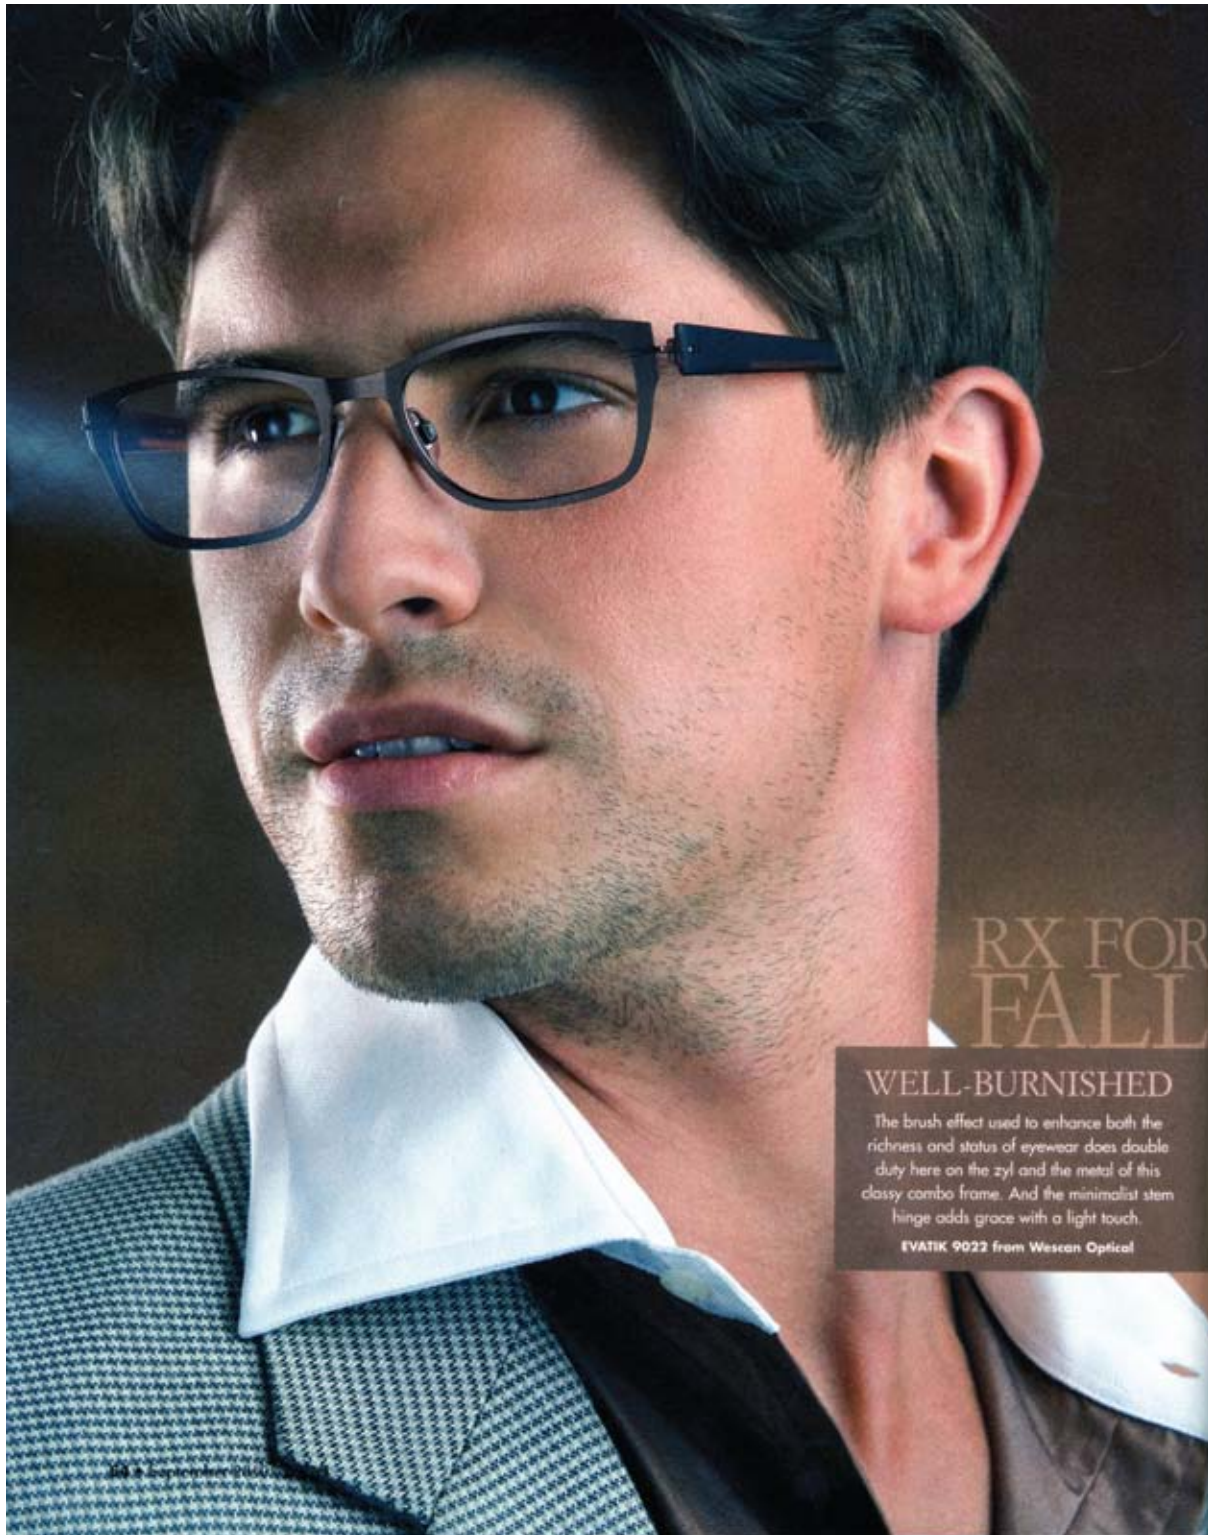

20/20

RX FOR
FALL

WELL-BURNISHED

The brush effect used to enhance both the richness and status of eyewear does double duty here on the zyl and the metal of this classy combo frame. And the minimalist stem hinge adds grace with a light touch.

EVATIK 9022 from Wescan Optical